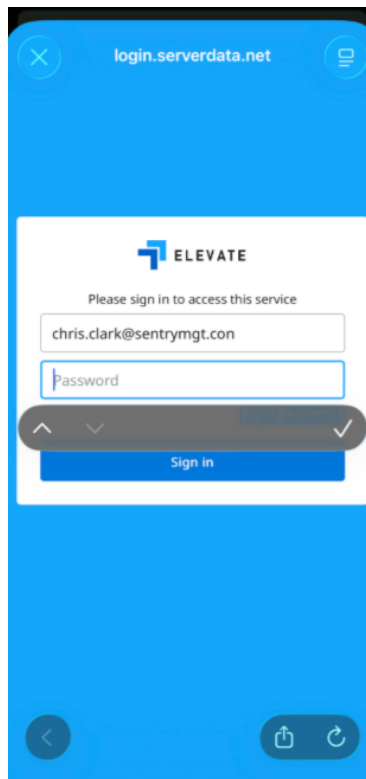

Current NEC Univerge Blue Connect Mobile App Icon

Current Mobile App Icon and in-use Screen

Current Computer App in-use Screen

New Elevate Mobile App Icon

New Elevate Mobile App Login Screen

New Elevate Computer First Time use Selection Screen

New Elevate in App Computer use screen

New Elevate in App Mobile login screens

New in Use Mobile Screen