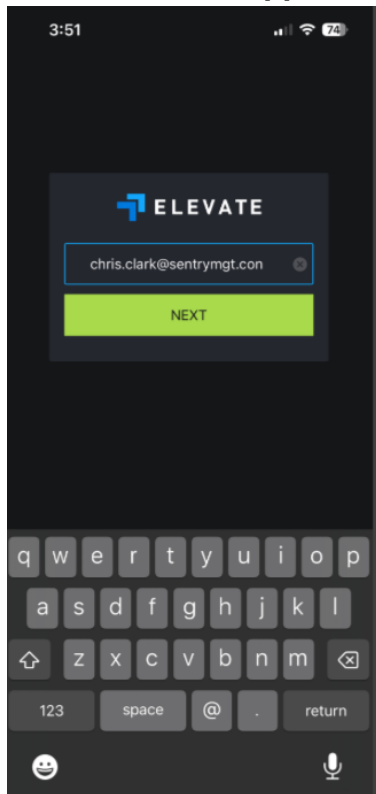

Current NEC Univerge Blue Connect Mobile App Icon

Current Mobile App Icon and in-use Screen

Current Computer App in-use Screen

New Elevate Mobile App Icon

New Elevate Mobile App Login Screen

New Elevate Computer First Time use Selection Screen

New Elevate in App Computer use screen

New Elevate in App Mobile login screens

New in Use Mobile Screen