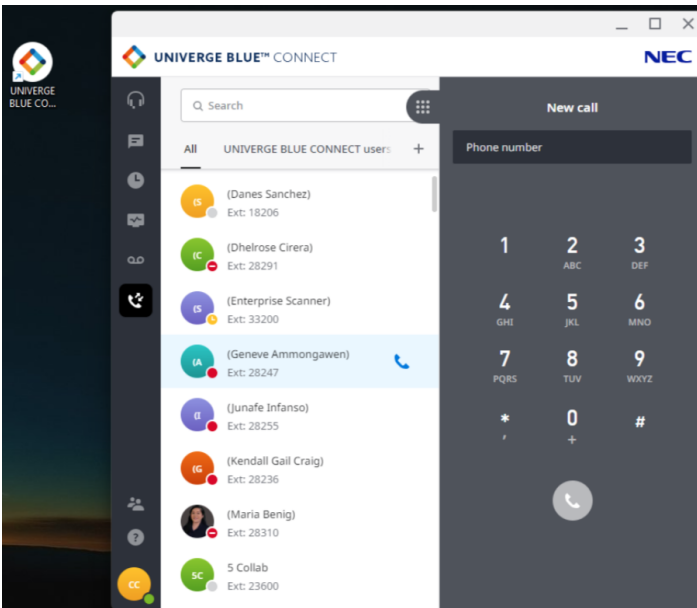

Current NEC Univerge Blue Connect Mobile App Icon

Current Mobile App Icon and in-use Screen

Current Computer App in-use Screen

New Elevate Mobile App Icon

New Elevate Mobile App Login Screen

New Elevate Computer First Time use Selection Screen

New Elevate in App Computer use screen

New Elevate in App Mobile login screens

New in Use Mobile Screen