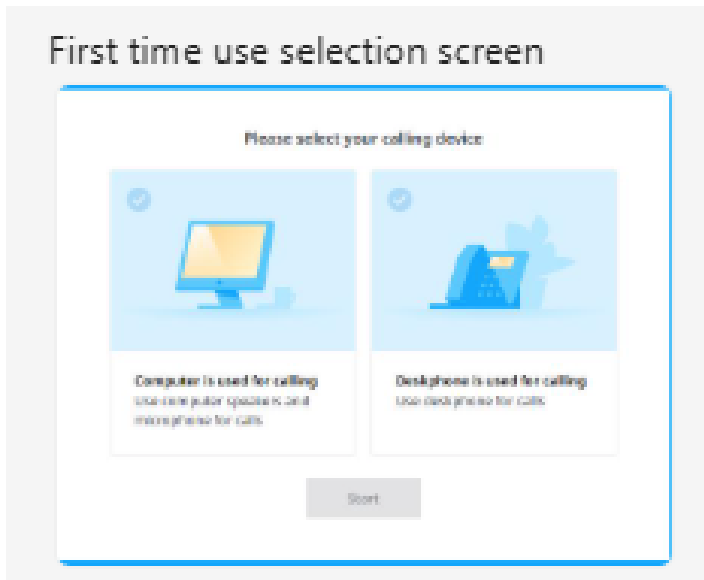

Current NEC Univerge Blue Connect Mobile App Icon

Current Mobile App Icon and in-use Screen

Current Computer App in-use Screen

New Elevate Mobile App Icon

New Elevate Mobile App Login Screen

New Elevate Computer First Time use Selection Screen

New Elevate in App Computer use screen

New Elevate in App Mobile login screens

New in Use Mobile Screen