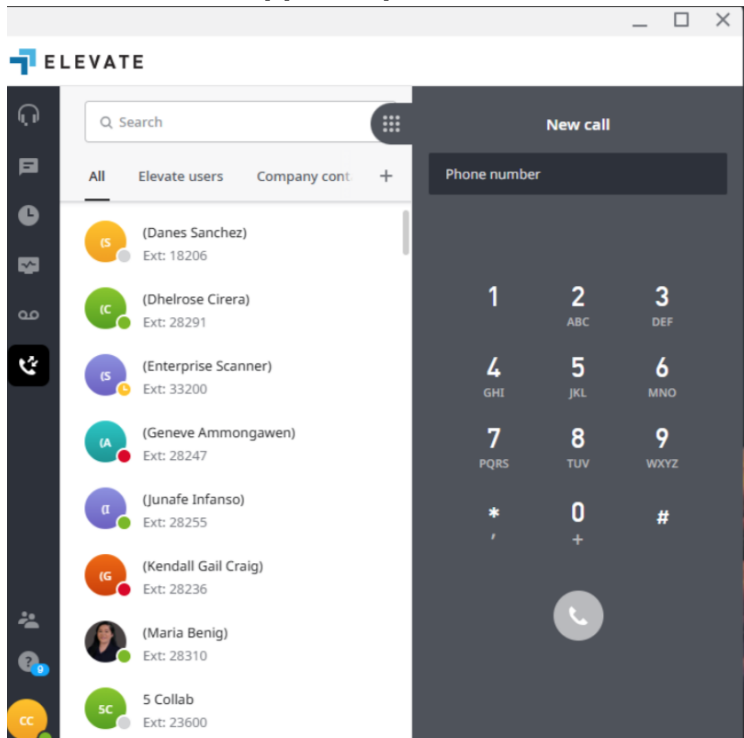

Current NEC Univerge Blue Connect Mobile App Icon

Current Mobile App Icon and in-use Screen

Current Computer App in-use Screen

New Elevate Mobile App Icon

New Elevate Mobile App Login Screen

New Elevate Computer First Time use Selection Screen

New Elevate in App Computer use screen

New Elevate in App Mobile login screens

New in Use Mobile Screen